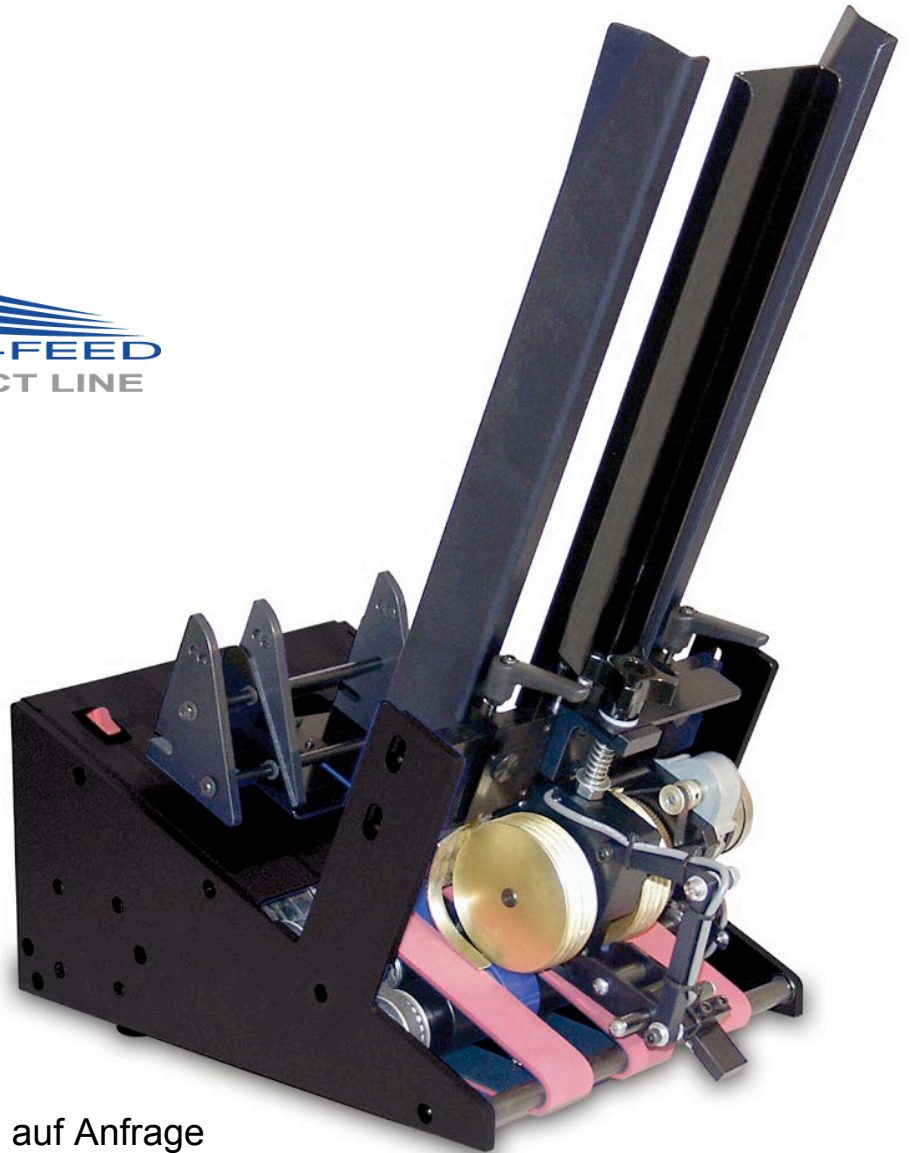

# Replace-A-Station *Sure-Feeder* Modell 900/1200EI

Listenpreis :           €uro auf Anfrage  
**900-EI**/Standard Feeder    zuzüglich MWSt. ab Lager USA

Listenpreis :           €uro auf Anfrage  
**900-EI**/Small Product Feeder zuzüglich MWSt. ab Lager USA

## Specifications

Maximum Product Size **Model 1200EI**: 11.5 W x 12 L in (292 x 305 mm)

**Model 900EI**: 9.125 W x 12 L in (232 x 305 mm)

Minimum Product Size 3.0 W x 3.0 L in (76 x 76 mm)

Min/Max Product Thickness .002 - .375 in (.05 - 10 mm)

Feeder Hopper Capacity 20" vertical (508 mm)

Speed Variable 20 to 350 ft./min. (50 to 889 cm/min.)

Utilities 120/240vac, 50/60Hz, 1A

*Other sizes and thickness capabilities available.*

*Contact us for your application.*